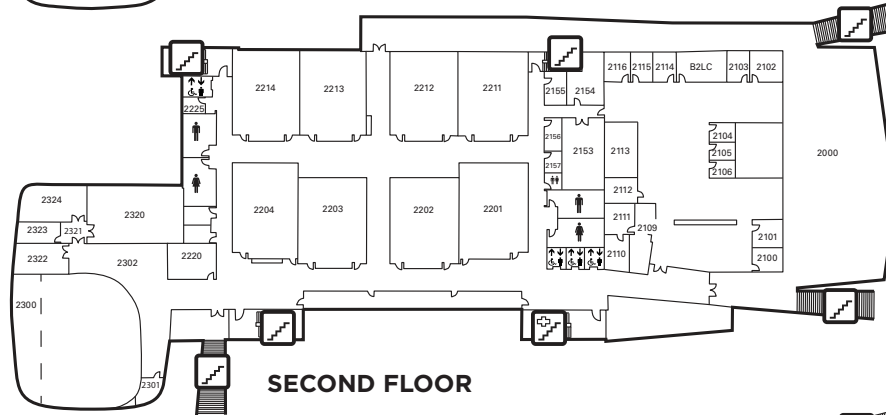

THIRD FLOOR

SECOND FLOOR

FIRST FLOOR

WASHINGTON CAMPUS

IE - Integrated Educational Building

LEGEND

FIRST FLOOR

Academic Advisement	1201
Admissions & Records	1214-1216
Art Studio	1320-1325
Cafe	1140
Career Center	1230-1236
Conference Room	1200

Copper Room	1302-1305
Enrollment Services, Financial Aid	1214-1216
Library	1115
Library Computer Lab	1100
Testing Center	1252-1257

SECOND FLOOR

Conference Room	2220
Copper Room Mezzanine	2302
Learning Center	2100-2116

Math/Science Classrooms	2202, 2204, 2211-2214
Nursing Classrooms	2201 & 2203

THIRD FLOOR

The Deck	3000
Conference Room	3100

Science Labs	3201-3209
Science Prep Labs	3220