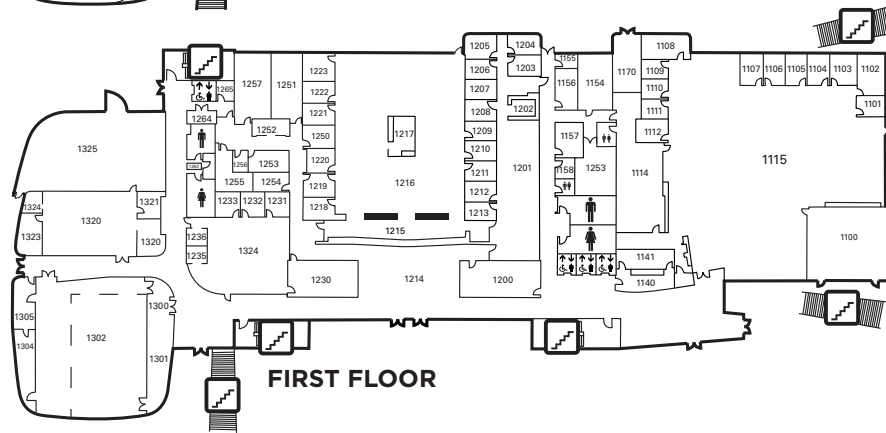

THIRD FLOOR

SECOND FLOOR

FIRST FLOOR

WASHINGTON CAMPUS

IE - Integrated Educational Building

LEGEND

FIRST FLOOR

Academic Advisement	1201
Admissions & Records	1214-1216
Art Studio	1320-1325
Cafe	1140
Career Center	1230-1236
Conference Room	1200

Copper Room	1302-1305
Enrollment Services, Financial Aid	1214-1216
Library	1115
Library Computer Lab	1100
Testing Center	1252-1257

SECOND FLOOR

Conference Room	2220
Copper Room Mezzanine	2302
Learning Center	2100-2116

Math/Science Classrooms	2202, 2204, 2211-2214
Nursing Classrooms	2201 & 2203

THIRD FLOOR

The Deck	3000
Conference Room	3100

Science Labs	3201-3209
Science Prep Labs	3220